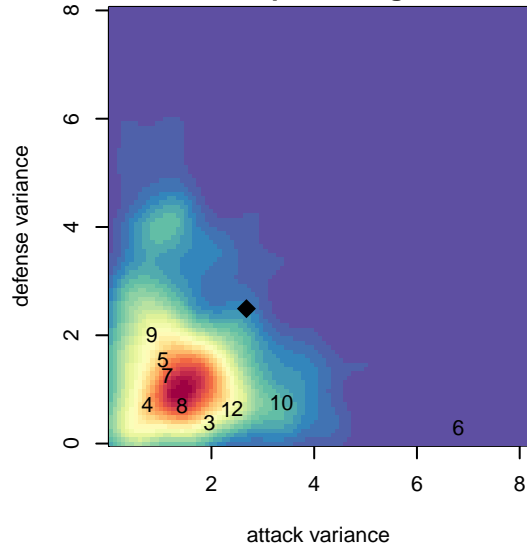

**attack and defense variance (black dot)
relative to other teams
and top 10 in region**