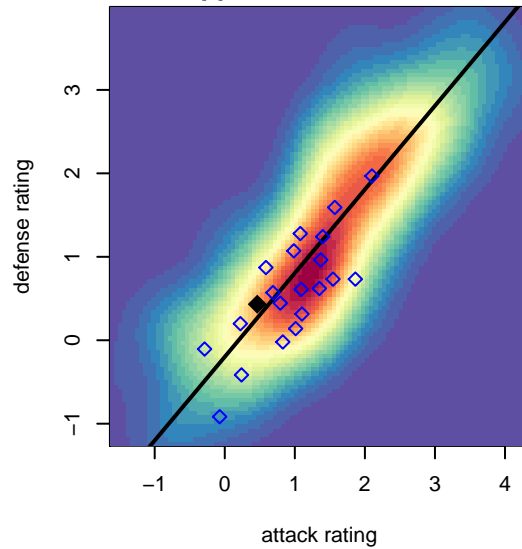

## Capital FC Timbers Black G04

Cascade Futbol Club/Capital FC  
 Salem, OR  
 G04 total strength=930  
 attack=1.59 defense=1.54  
 fall league = PTT G04 Div 2 Red South  
 spr league = Spr OYS G04 Div 2 White  
 notes= Ortman 2016

alt names used:  
 Capital FC Timbers 04G Bennett  
 Capital FC Timbers 04G Bennett  
 CAPITAL FC TIMBERS 2004 GIRLS BLACK (C  
 CAPITAL FC TIMBERS 2004 GIRLS BLACK (C  
 Capital FC Timbers 04G Bennett

**attack and defense variance (black dot)  
relative to other teams  
and top 10 in region**

**attack and defense rating  
relative to others at age  
and all opponents in last 13 months**

**Performance relative to 13 month average**