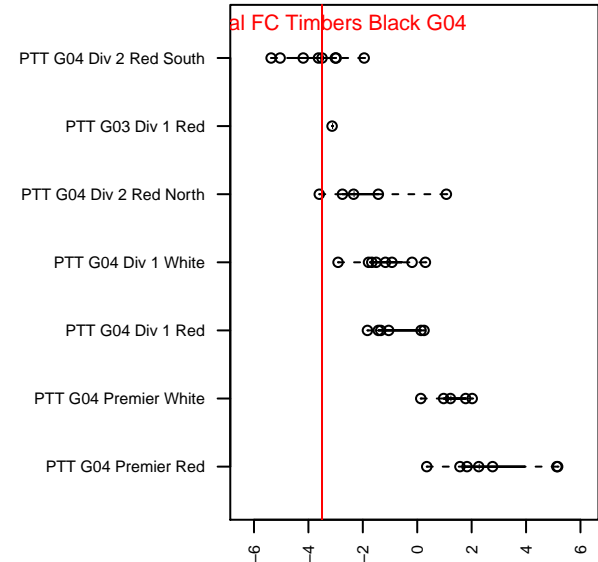

alt names used:  
 Capital FC Timbers 04G Bennett  
 Capital FC Timbers 04G Bennett  
 CAPITAL FC TIMBERS 2004 GIRLS BLACK (C  
 CAPITAL FC TIMBERS 2004 GIRLS BLACK (C  
 Capital FC Timbers 04G Bennett

Venues played:  
 2017 Oswego Nike Cup Silver U14  
 2017 Bend Premier Cup Nadia Nadim (Silver) I  
 2017 PTT G04 Division 2 Red South  
 2017 OYS Founders Cup G04  
 2017 Spr OYS G04 Division 2 White

**attack and defense variance (black dot)  
relative to other teams  
and top 10 in region**

**attack and defense rating  
relative to others at age  
and all opponents in last 13 months**

**Performance relative to 13 month average**