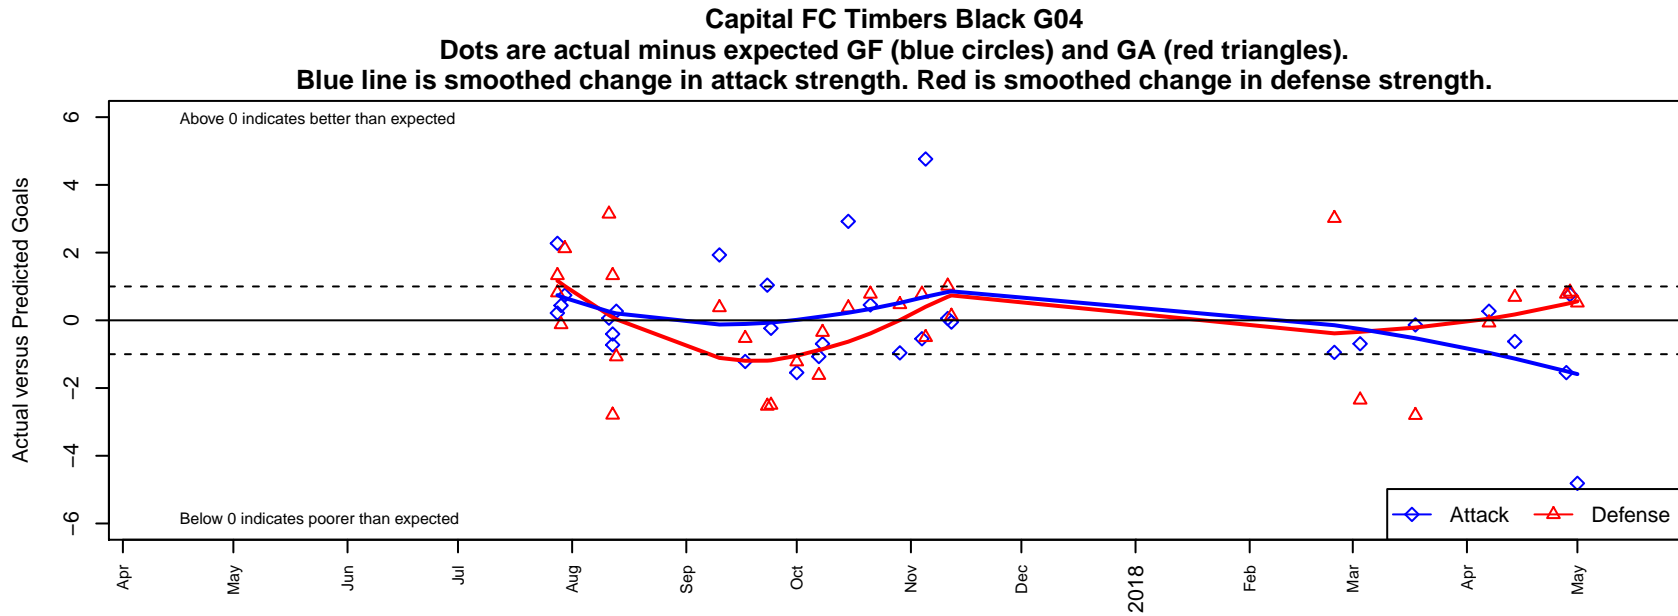

## Capital FC Timbers Black G04

Cascade Futbol Club/Capital FC  
 Salem, OR  
 G04 total strength=930  
 attack=1.59 defense=1.54  
 fall league = PTT G04 Div 2 Red South  
 spr league = Spr OYS G04 Div 2 White  
 notes= Ortman 2016

**attack and defense variance (black dot)  
relative to other teams  
and top 10 in region**

**attack and defense rating  
relative to others at age  
and all opponents in last 13 months**

**Performance relative to 13 month average**